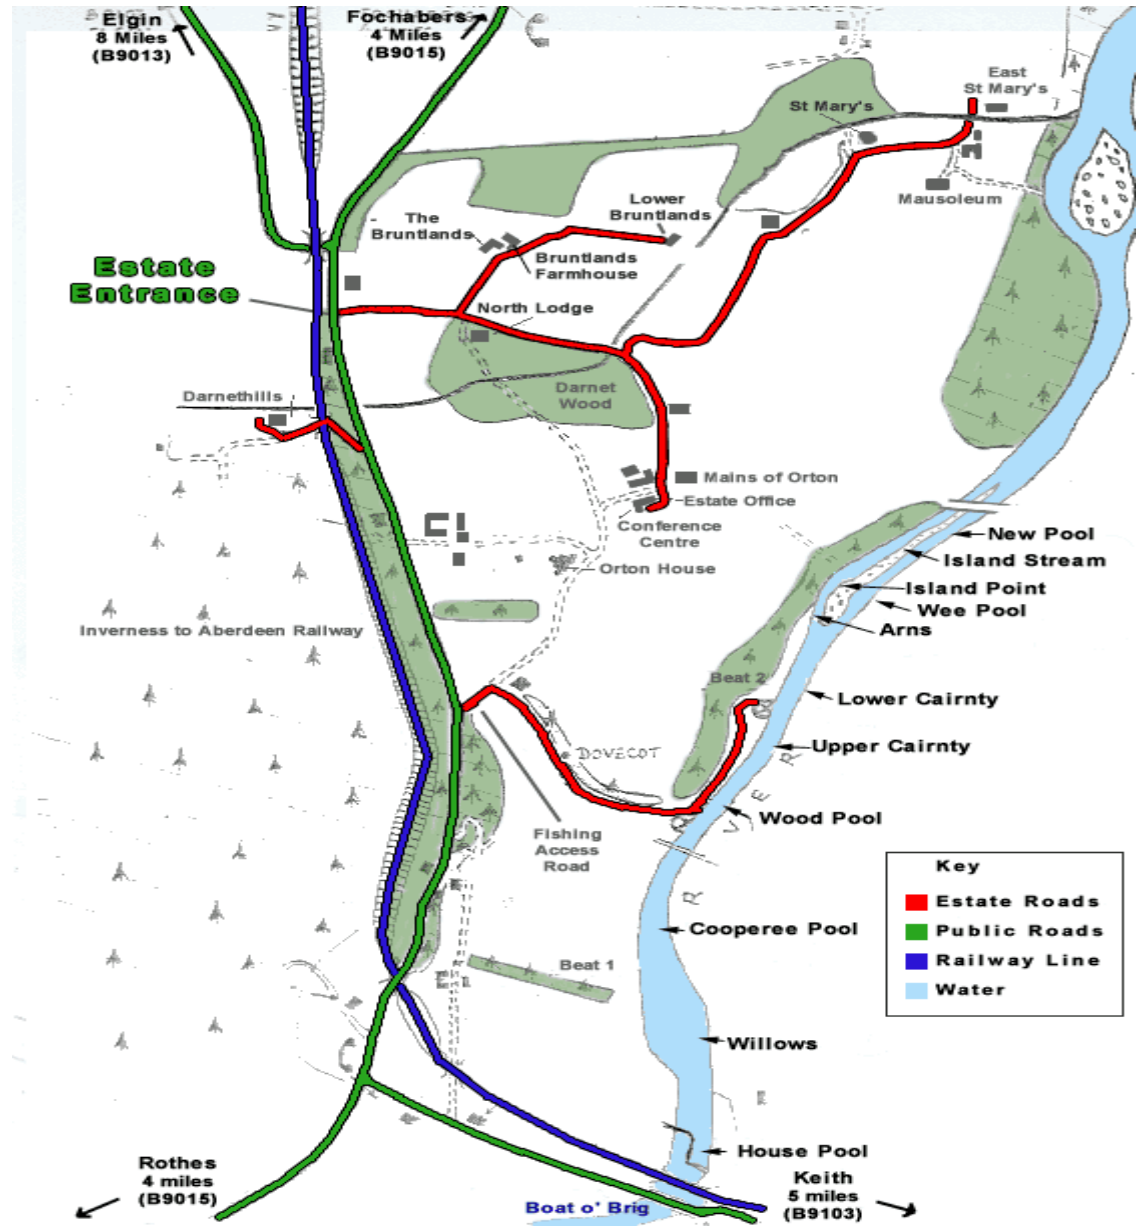

Estate Entrance

Elgin
8 Miles
(B9013)

Fochabers
4 Miles
(B9015)

East
St Mary's

Mausoleum

St Mary's

Lower
Bruntlands

The
Bruntlands

Brunlands
Farmhouse

North Lodge

Darnet
Wood

Darnethills

Mains of Orton

Estate Office

Conference
Centre

Orton House

New Pool

Island Stream

Island Point

Wee Pool

Arns

Inverness to Aberdeen Railway

Beat 2

Lower Cairnty

Upper Cairnty

Wood Pool

Fishing
Access
Road

DOVECOT

Cooperee Pool

Beat 1

Willows

House Pool

Rothes
4 miles
(B9015)

Keith
5 miles
(B9103)

Boat o' Brig

Key	
■	Estate Roads
■	Public Roads
■	Railway Line
■	Water